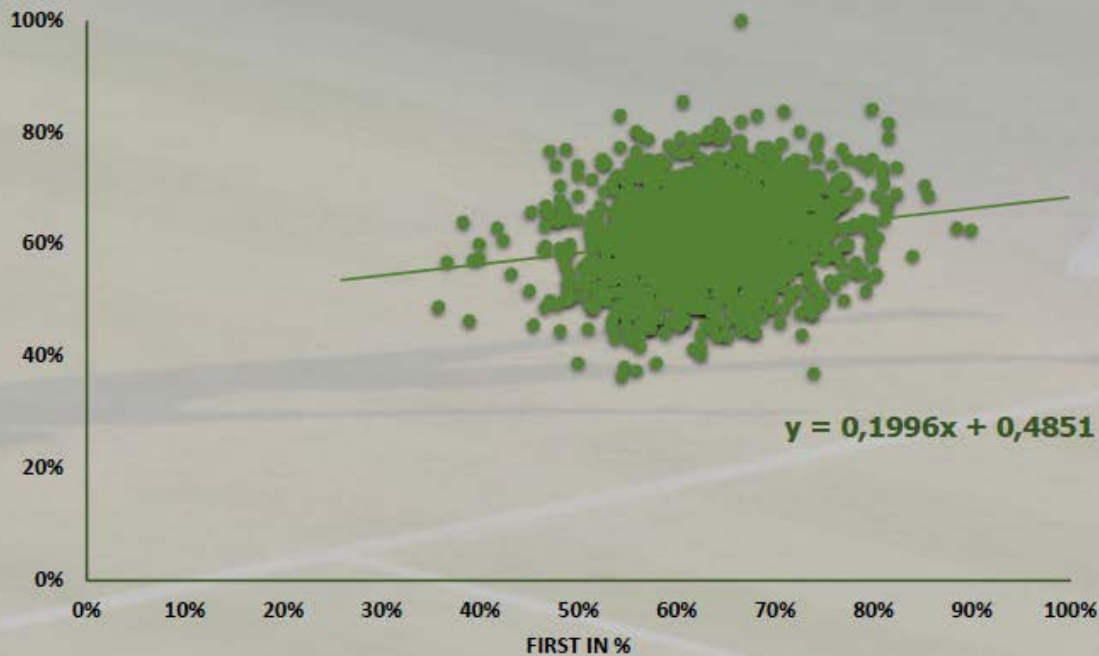

ATPTM

WORLD TOUR

SERVE DIRECTION

ACES

AVG ACE/MATCH: 12.8

ATPTM WORLD TOUR

T-SERVICE - ACE

$$y = 0,2122x + 0,8373$$
$$R^2 = 0,4383$$

WIDE SERVICE - ACE

$$y = 0,1687x + 1,3519$$
$$R^2 = 0,3287$$

KEY POINTS SERVE

POINTS WIN – FIRST IN

ROGER FEDERER – SEASON 2018

HARD OUTDOOR

- AUSTRALIAN OPEN
- INDIAN WELLS
- CINCINNATI
- US OPEN
- SHANGHAI
- PARIS MASTERS