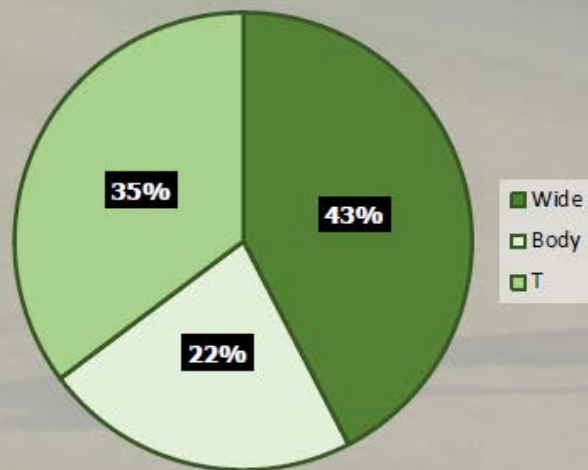

A tennis player in white is captured in the middle of a serve on a grass court. He is leaning forward with his right arm raised, ready to toss the ball. The court is green with white lines. In the background, a person in white pants and a blue shirt stands near a green fence. A tennis bag with 'EST' and 'ATP' is visible on the fence.

SPORT ANALYTICS LAB

STATISTICAL ANALYSIS OF THE TENNIS
SERVE

ATP
WORLD TOUR

AMERIO FASIORI GABRIELE

THE MATCH CHARTING PROJECT

- CROWDSOURCED COLLECTION OF DETAILED SHOT—BY—SHOT DATA
- ATP MATCHES

- SERVE EFFICACY IN ATP MATCHES: 2000 – 2018
- SERVE EFFICACY IN LAST SEASON'S FEDERER MATCHES

ATPTM

WORLD TOUR

SERVE DIRECTION

ACES

AVG ACE/MATCH: 12.8

ATPTM WORLD TOUR

T-SERVICE - ACE

$$y = 0,2122x + 0,8373$$
$$R^2 = 0,4383$$

WIDE SERVICE - ACE

$$y = 0,1687x + 1,3519$$
$$R^2 = 0,3287$$

KEY POINTS SERVE

POINTS WIN – FIRST IN

ROGER FEDERER – SEASON 2018

HARD OUTDOOR

- AUSTRALIAN OPEN
- INDIAN WELLS
- CINCINNATI
- US OPEN
- SHANGHAI
- PARIS MASTERS