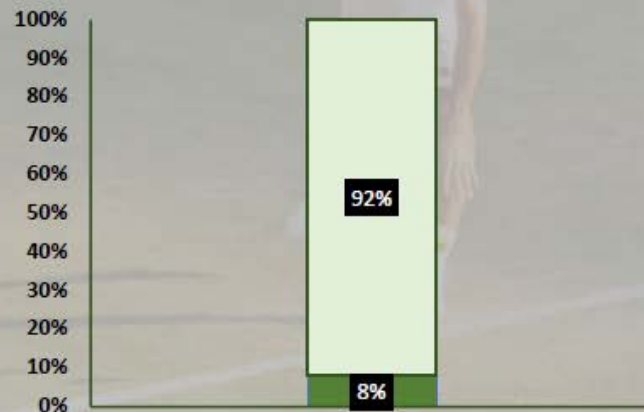

A tennis player in white is captured in the middle of a serve on a grass court. He is leaning forward with his right arm raised, ready to toss the ball. The court is green with white lines. In the background, a person in white pants and a blue shirt stands near a green fence. A tennis bag with 'EST' and 'ATP' is visible on the fence.

SPORT ANALYTICS LAB

STATISTICAL ANALYSIS OF THE TENNIS
SERVE

ATP
WORLD TOUR

AMERIO FASIORI GABRIELE

THE MATCH CHARTING PROJECT

- CROWDSOURCED COLLECTION OF DETAILED SHOT—BY—SHOT DATA
- ATP MATCHES

- SERVE EFFICACY IN ATP MATCHES: 2000 – 2018
- SERVE EFFICACY IN LAST SEASON'S FEDERER MATCHES

ATPTM

WORLD TOUR

SERVE DIRECTION

ACES

AVG ACE/MATCH: 12.8

ATPTM WORLD TOUR

T-SERVICE - ACE

$$y = 0,2122x + 0,8373$$
$$R^2 = 0,4383$$

WIDE SERVICE - ACE

$$y = 0,1687x + 1,3519$$
$$R^2 = 0,3287$$

KEY POINTS SERVE

POINTS WIN – FIRST IN

ROGER FEDERER – SEASON 2018

HARD OUTDOOR

- AUSTRALIAN OPEN
- INDIAN WELLS
- CINCINNATI
- US OPEN
- SHANGHAI
- PARIS MASTERS