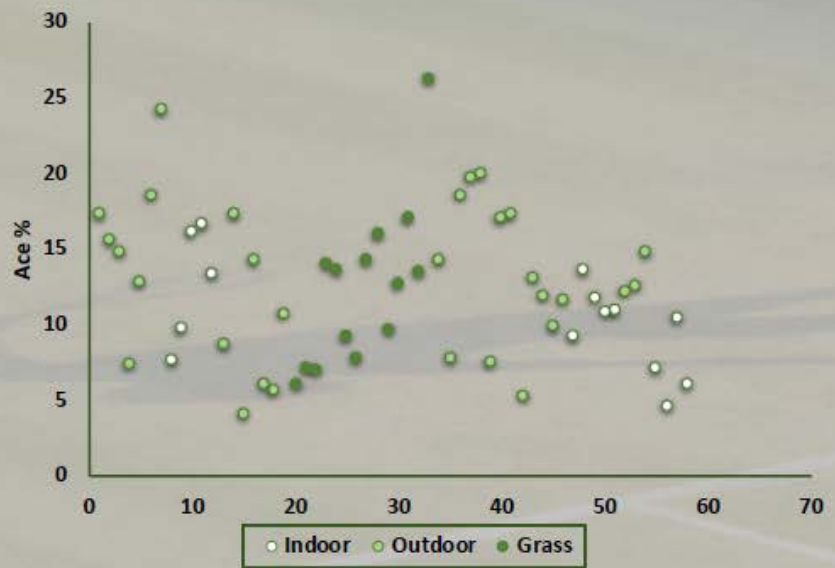

WIDE SERVICE - ACE

$$y = 0,1687x + 1,3519$$
$$R^2 = 0,3287$$

KEY POINTS SERVE

POINTS WIN – FIRST IN

ROGER FEDERER – SEASON 2018

HARD OUTDOOR

- AUSTRALIAN OPEN
- INDIAN WELLS
- CINCINNATI
- US OPEN
- SHANGHAI
- PARIS MASTERS

10.6 ACES/MATCH

GRASS

- STUTTGART
- HALLE
- WIMBLEDON

13 ACES/MATCH

HARD INDOOR

- ROTTERDAM
- BASEL
- TOUR FINALS

• 12 ACES/MATCH

ROGER FEDERER – SEASON 2018

ACE % - GROUND

ACE % - GROUND