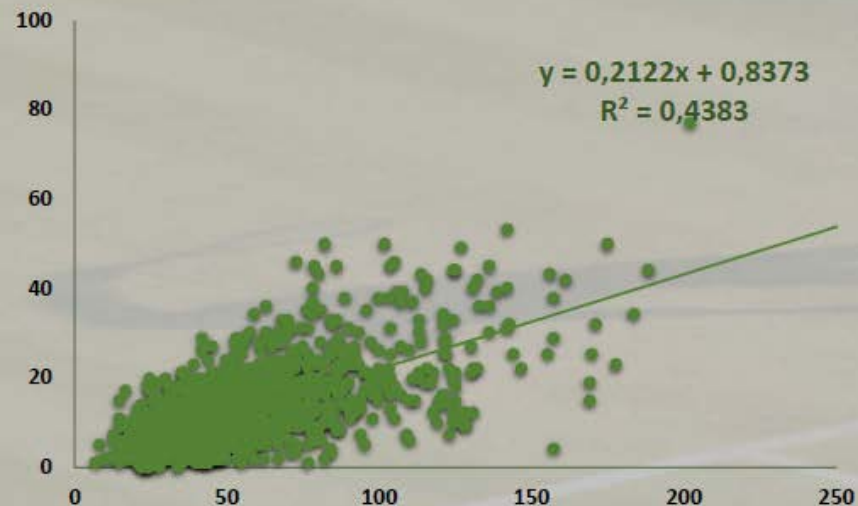

ATPTM

WORLD TOUR

SERVE DIRECTION

ACES

AVG ACE/MATCH: 12.8

ATPTM WORLD TOUR

T-SERVICE - ACE

$$y = 0,2122x + 0,8373$$
$$R^2 = 0,4383$$

WIDE SERVICE - ACE

$$y = 0,1687x + 1,3519$$
$$R^2 = 0,3287$$

KEY POINTS SERVE

POINTS WIN – FIRST IN

ROGER FEDERER – SEASON 2018

HARD OUTDOOR

- AUSTRALIAN OPEN
- INDIAN WELLS
- CINCINNATI
- US OPEN
- SHANGHAI
- PARIS MASTERS