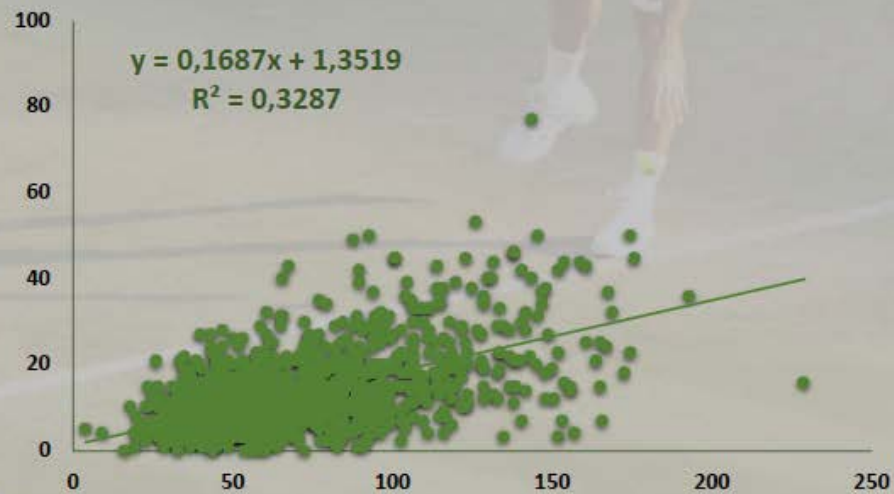

ATPTM

WORLD TOUR

SERVE DIRECTION

ACES

AVG ACE/MATCH: 12.8

ATPTM WORLD TOUR

T-SERVICE - ACE

$$y = 0,2122x + 0,8373$$
$$R^2 = 0,4383$$

WIDE SERVICE - ACE

$$y = 0,1687x + 1,3519$$
$$R^2 = 0,3287$$

KEY POINTS SERVE

POINTS WIN – FIRST IN

ROGER FEDERER – SEASON 2018

HARD OUTDOOR

- AUSTRALIAN OPEN
- INDIAN WELLS
- CINCINNATI
- US OPEN
- SHANGHAI
- PARIS MASTERS